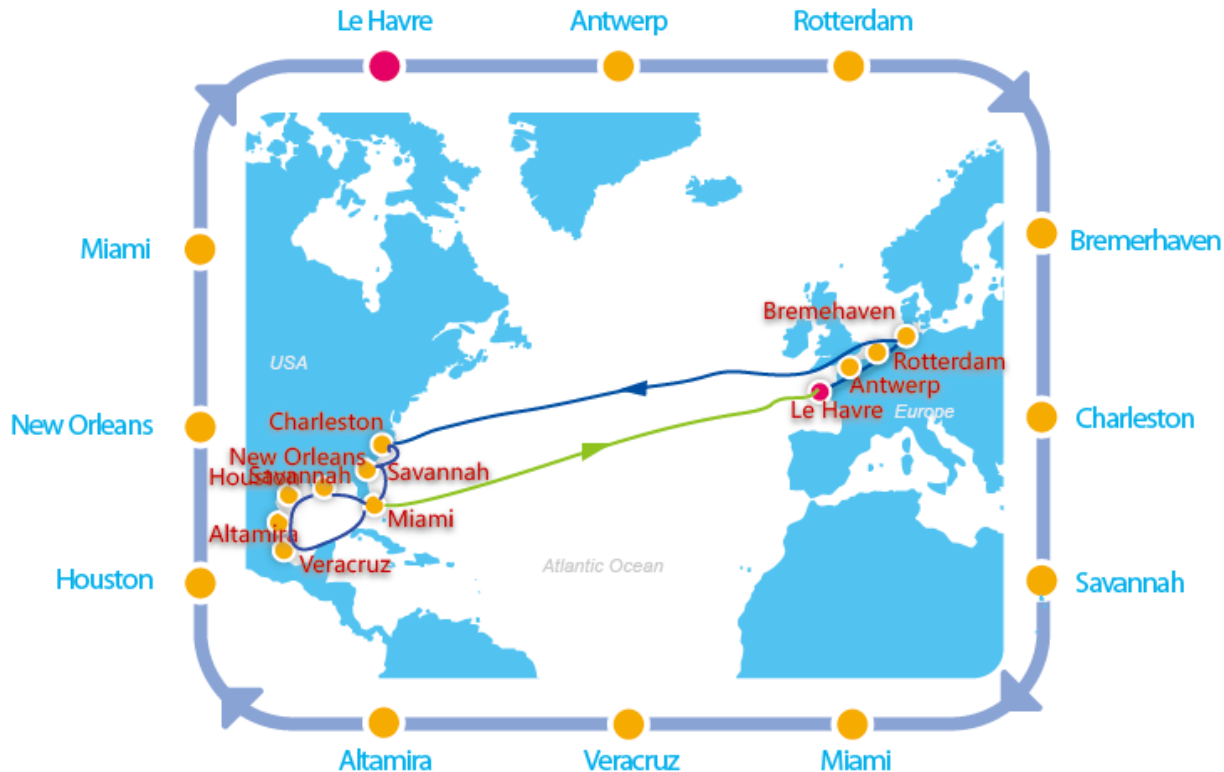

航线优势

- The most efficient schedule—From Hamburg/Belgium to Charleston/Savana/Miami
- The most efficient schedule—From Hamburg/Holland to New Orleans
- The competitive Schedule—from Holland to Mexico.
- Apply differentiated services for reefer boxes and extra-sized boxes.