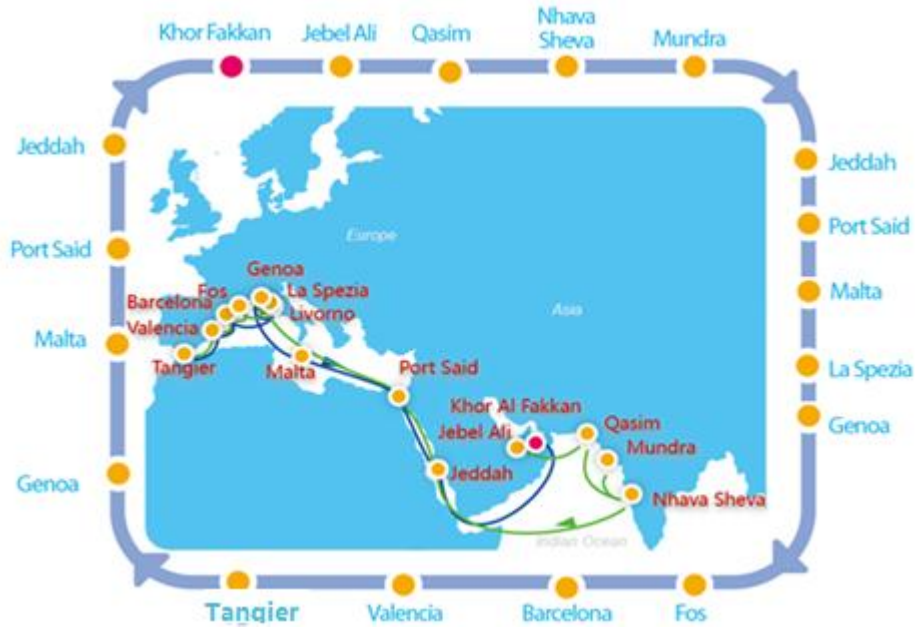

MINA/IMEX

ME-MED

Port Rotation:

Port	Terminal	ETA	Time	ETD	Time
KHOR FAKKAN	GULFTAINER CO. LTD, KHORFAKKAN CONTR TERMINAL	FRI	0	FRI	1
JEBEL ALI	DP WORLD, JEBEL ALI PORT CONTR TERMINAL 1	SAT	2	SUN	3
MOHAMMAD BIN QASIM	QASIM INTERNATIONAL CONTAINER TERMINAL	TUE	5	WED	6
NHAVA SHEVA	GATEWAY TERMINALS INDIA PVT LTD	FRI	8	SAT	9
MUNDRA	ADANI PORT CONTAINER TERMINAL	SUN	10	SUN	10
JEDDAH	RED SEA GATEWAY TERMINAL	SAT	16	SUN	17
PORT SAID	PORT SAID EAST (SUZ CNTR TERMINAL)	TUE	19	WED	20
MALTA	FREPORT	FRI	22	SAT	23
LA SPEZIA	LA SPEZIA CONTAINER TERMINAL	SUN	24	MON	25
GENOA	SOUTHERN EUROPEAN CONTAINER HUB (SECH)	MON	25	TUE	26
FOS-SUR-MER	EUROFOS	WED	27	THU	28
BARCELONA	BEST FOR SEVERAL VOYAGES FIRST	THU	28	FRI	29
VALENCIA	TCV STEVEDORING COMPANY S.A.	SAT	30	SAT	30
TANGIER	EUROGATE	MON	32	MON	32
GENOA	SOUTHERN EUROPEAN CONTAINER HUB (SECH)	THU	35	THU	35
MTMAR	FREPORT	SAT	37	SAT	37
PORT SAID	PORT SAID EAST (SUZ CNTR TERMINAL)	TUE	40	WED	41
JEDDAH	RED SEA GATEWAY TERMINAL	FRI	43	SAT	44
KHOR FAKKAN	GULFTAINER CO. LTD, KHORFAKKAN CONTR TERMINAL	FRI	50		

Transit Time:

WEST BOUND							
POL/POD	PORT SAID	LA SPEZIA	GENOA	FOS	BARCELONA	VALENCIA	
KHOR FAKKAN	16	20	22	23	25	26	
JEBEL ALI	14	18	20	21	23	24	
MUHAMMAD BIN QASIM	11	15	17	18	20	21	
NHAVA SHEVA	10	14	16	17	19	20	
MUNDRA	8	12	14	15	17	18	
JEDDAH	2	6	8	9	11	12	

EAST BOUND						
POL/POD	JEDDAH	KHOR FAKKAN	JEBEL ALI	MUHAMMAD BIN QASIM	MUNDRA	NHAVA SHEVA
FOS	17	24	25	28	30	32
ESBARCELONA	16	23	24	27	29	31
ESVALENCIA	14	21	22	25	27	29
TANGIER	12	19	20	23	25	27
ITGENOA	9	16	17	20	22	24
MTMAR	6	13	14	17	19	21
PORT SAID	3	10	11	14	16	18

优势

- Dedicated service between India, Pakistan, Middle East and West Mediterranean
- Competitive transit time from Italy and Egypt to Jebel Ali