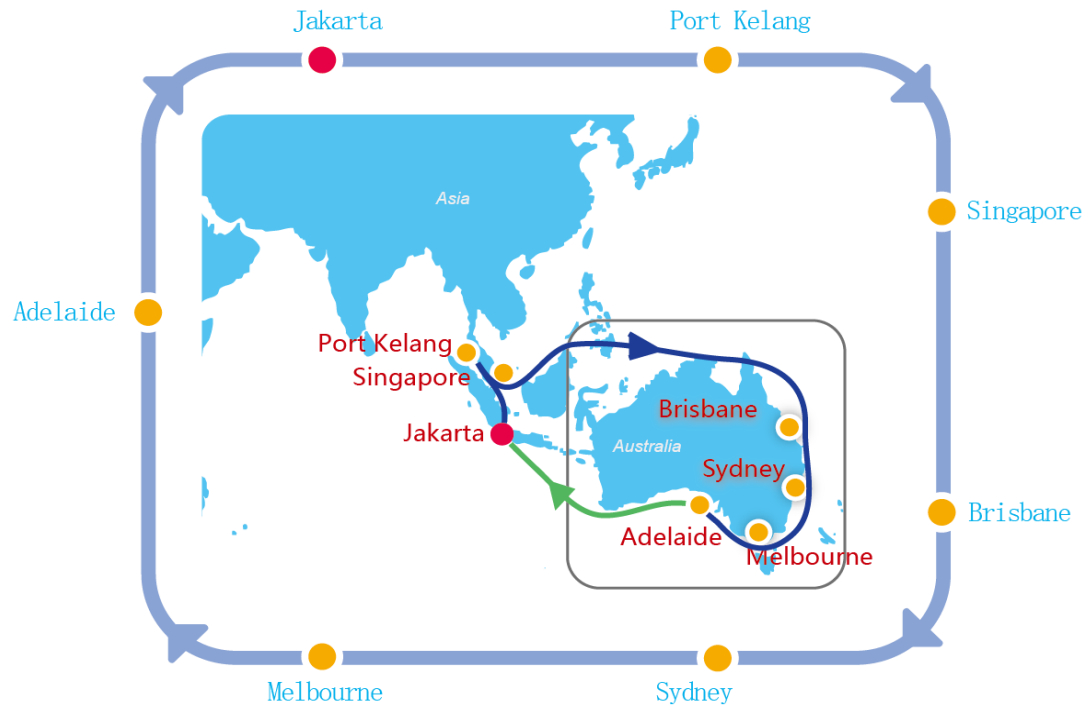

ASAL

Service Highlight

- » Direct service from Jakarta to Australia .
- » Covering South East Asia ports by t/s via Port Kelang to Sydney, Melbourne , Brisbane and Adelaide.

Port Rotation:

Port	Terminal	ETA	Time	ETD	Time
Jakarta	Unit Terminal Container 3	FRI	0	SAT	1
Port Kelang	Westports Malaysia	MON	2	TUE	3
Singapore	Port of Singapore Authority	WED	4	FRI	6
Brisbane	DP World	MON	16	TUE	17
Sydney	Sydney International Container Terminals	THU	19	FRI	20
Melbourne	DP World	SUN	22	MON	23
Adelaide	Flinders Terminal	WED	25	THU	26
Jakarta	Unit Terminal Container 3	FRI	35		

Transit Time:

South Bound				
POL/POD	Brisbane	Sydney	Melbourne	Adelaide
Jakarta	16	19	22	25
Port Kelang	14	17	20	23
Singapore	12	15	18	21

North Bound			
POL/POD	Jakarta	Port Kelang	Singapore
Brisbane	17	20	22
Sydney	14	17	19
Melbourne	11	14	16
Adelaide	8	11	13