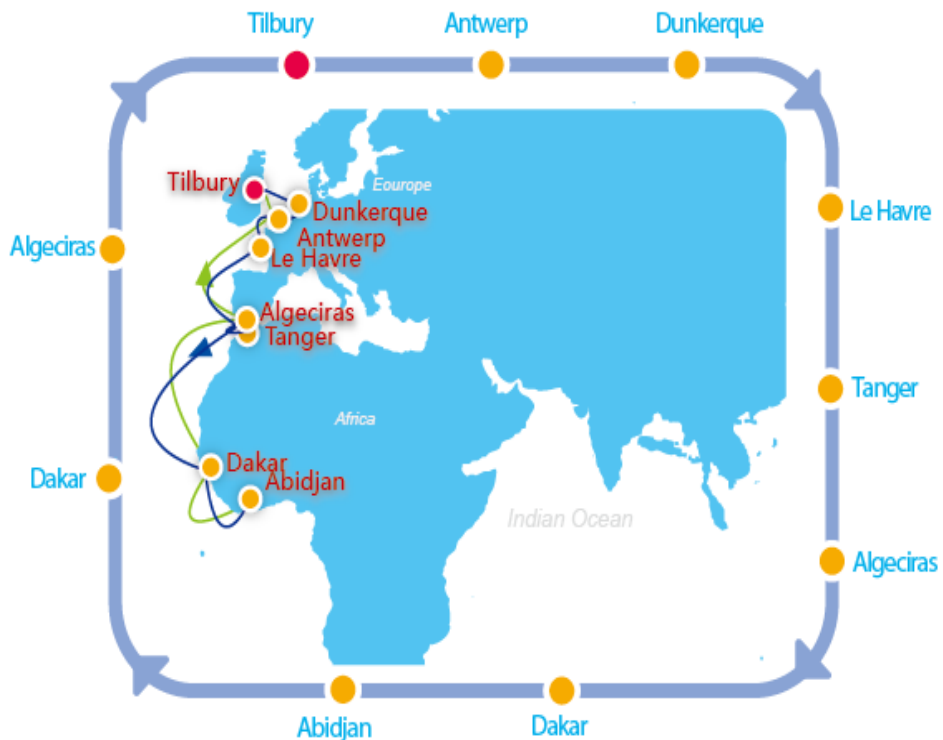

NEWA

Port Rotation:

Port	Terminal	ETA	ETD	TIME
TIBURY	London Container Terminal Tibury	TUE	TUE	0
ANTWERP	Psa Hnn 420	WED	FRI	1
DUNKERQUE	Terminal de Flandres	SAT	SAT	4
LE HAVRE	Terminal de France	MON	TUE	6
TANGER MED	Eurogate	SAT	SUN	11
ALGECIRAS	TOTAL TERMINAL INT. ALGECIRAS	SUN	MON	12
DAKAR	DP WORLD DAKAR	SAT	SUN	18
ABIDJAN	ABIDJAN SETV TERMINAL	SAT	MON	25
DAKAR	DP WORLD DAKAR	THU	FRI	30
ALGECIRAS	TOTAL TERMINAL INT. ALGECIRAS	WED	WED	36
TIBURY	London Container Terminal Tibury	TUE	TUE	42

Transit Time:

SOUTH BOUND

POL/POD	DAKAR	ABIDJAN
TIBURY	18	25
ANTWERP	17	24
DUNKERQUE	14	21
LE HAVRE	12	19
TANGER MED	7	14
ALGECIRAS	6	13

NORTH BOUND

POL/POD	TIBURY	ANTWERP	DUNKERQUE	LE HAVRE	TANGER MED	ALGECIRAS
DAKAR	12	13	16	18	23	24
ABIDJAN	17	18	21	23	28	29

Advantages:

- Express from North Europe/Med to West Africa
- The shortest delivery time from Dakar to Med/North Europe